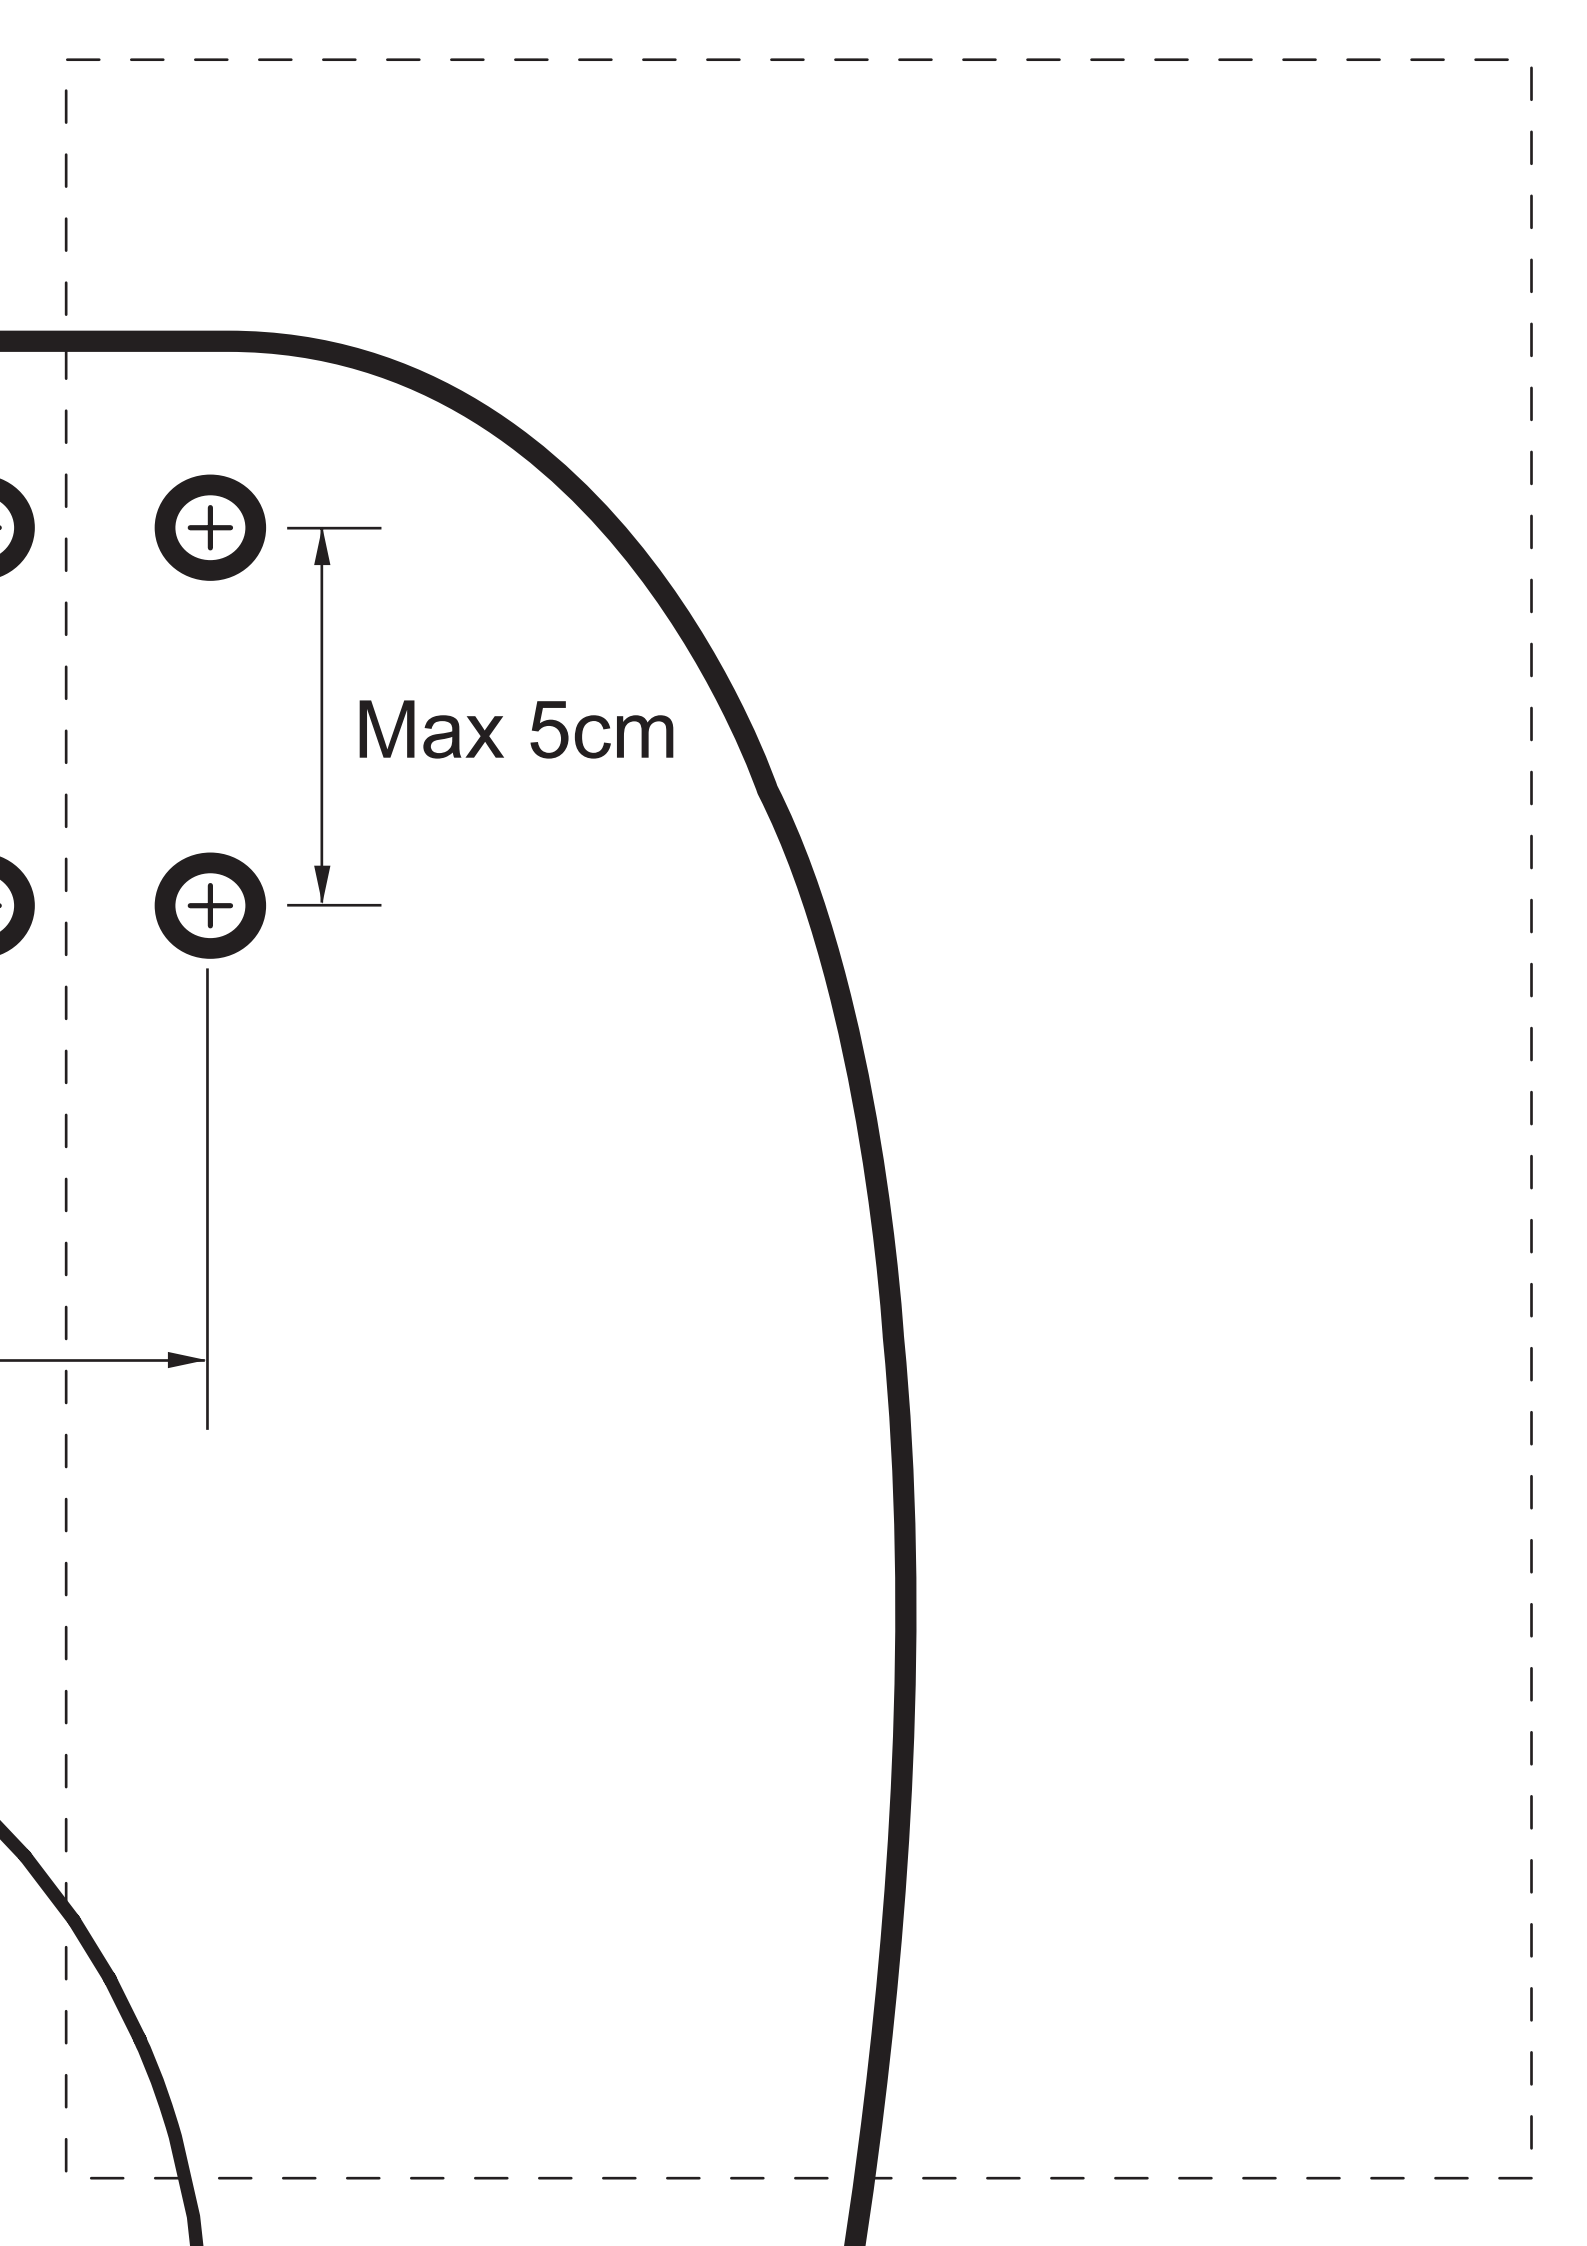

Uspa 

Min 14 cm

Max 20 cm

Max 5cm

Round Style

Place sheets together & line up
then sellotape together, remove
current toilet seat & place template
over toilet pan to assess fit